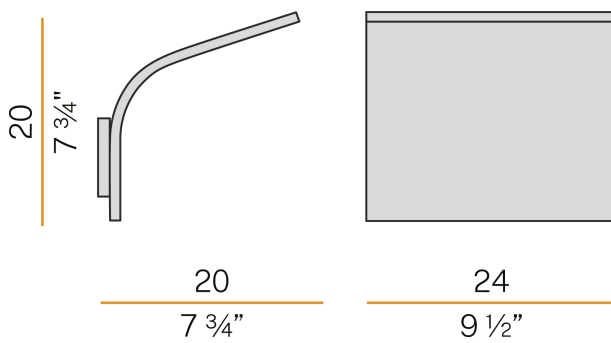

Technical drawing