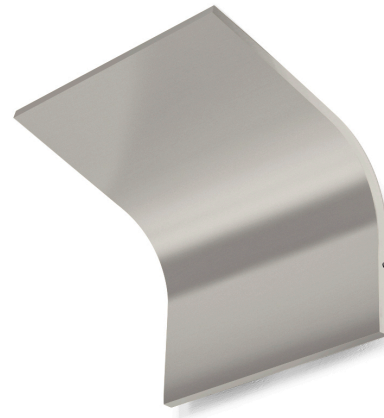

PANZERI

App

220-240V AC ON-OFF

A09830.002.0406

titanium

Data sheet

CODE	A09830.002.0406
SYSTEM POWER CONSUMPTION	36W
EFFICACY	79.5lm/W
LIGHT SOURCE	LED
COLOUR TEMPERATURE	3000K Ra>90
LIGHT DISTRIBUTION	diffused
POWER SUPPLY	220-240V AC
FREQUENCY	50/60Hz
ELECTRICAL CONFIGURATION	ON-OFF
DRIVER	integrated included
NOMINAL LUMINOUS FLUX	2862lm
LUMEN OUTPUT	2862lm
EFFICIENCY	100%
WEIGHT	2,03 Kg
PROTECTION DEGREE	IP20
COLOUR TOLLERANCES	SDCM 3
PACKING DIMENSIONS (CM)	28,0 x 37,0 x 16,0

Wall lighting fixture for interiors, with indirect light emission.
Die-cast aluminium wall bracket in polyacrylic paint.
Extruded aluminium structure in white, mat brass or titanium polyacrylic paint.

Technical drawing

Polar diagram

PANZERI

App

Accessories / source - power supply

XM14/230

Dimmable device for 230V LED modules, 5=100W.